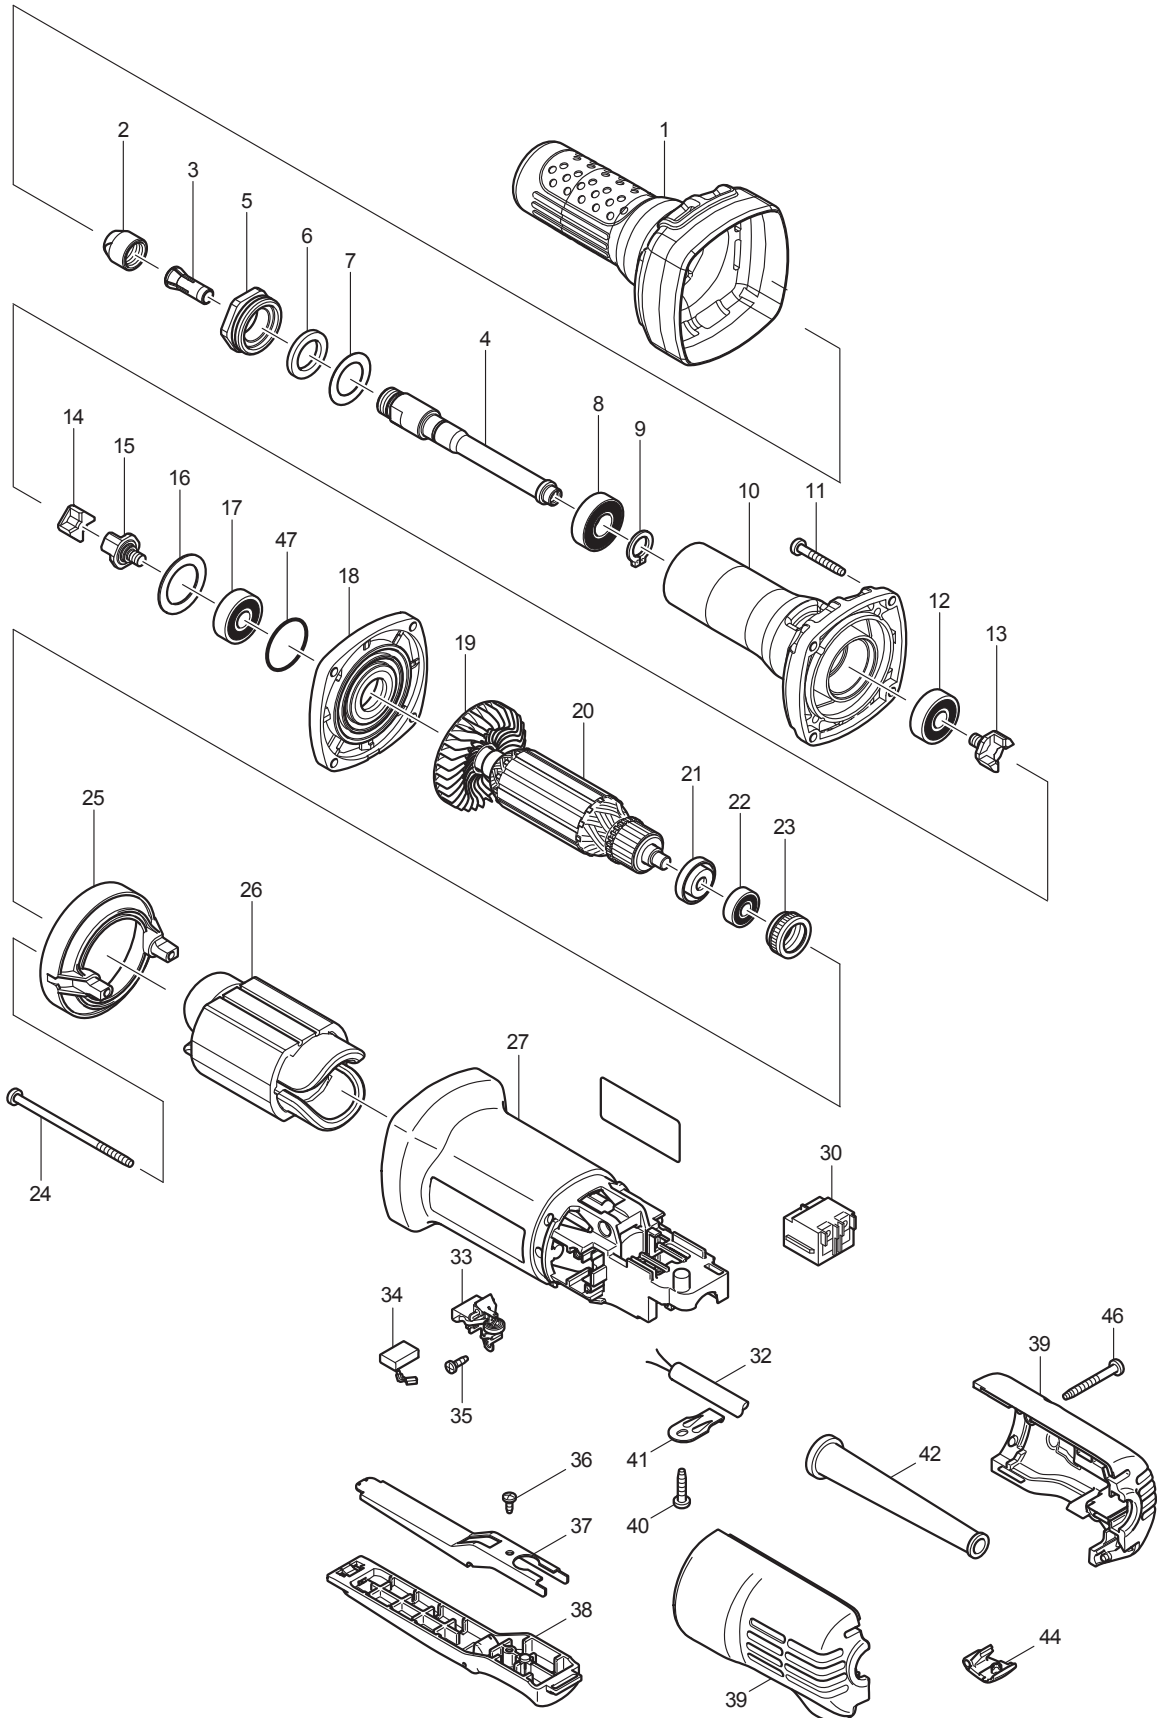

09-2010
GD0600
1/4" DIE GRINDER

Item No.	Type	Sub	Part No.	Description	Qty	Unit
001			421943-7	INSULATION COVER	1	PC.
002			763664-8	COLLET NUT 6	1	PC.
004			324638-0	SPINDLE	1	PC.
005			317999-5	BEARING RETAINER	1	PC.
006			443124-3	FELT RING 17	1	PC.
007			267329-9	FLAT WASHER 18	1	PC.
008			210106-8	BALL BEARING 6001LLB	1	PC.
009			961052-5	RETAINING RING S-12	1	PC.
010			318000-9	BARREL	1	PC.
011			266361-0	TAPPING SCREW 4X30	4	PC.
012			210042-8	BALL BEARING 629LLB	1	PC.
013			324639-8	COUPLING	1	PC.
014			421942-9	SPACER	1	PC.
015			324639-8	COUPLING	1	PC.
016			267126-3	FLAT WASHER 22	1	PC.
017			210042-8	BALL BEARING 629LLB	1	PC.
018			317821-6	GEAR HOUSING COVER	1	PC.
019			240076-7	FAN 56	1	PC.
020			515676-5	ARMATURE ASS'Y 115V	1	PC.
		INC.		Item No. 19,21,22		
021			681636-0	INSULATION WASHER	1	PC.
022			210034-7	BALL BEARING 607LLB	1	PC.
023			421868-5	LABYRINTH RUBBER RING 19	1	PC.
024			266345-8	TAPPING SCREW 4X80	2	PC.
	2		457791-8	BAFFLE PLATE	1	PC.
026			621721-7	FIELD 115V	1	PC.
027	2		158059-2	MOTOR HOUSING COMPLETE	1	PC.
		INC.	810341-4	CAUTION LABEL	1	PC.
		INC.	810139-9	CAUTION LABEL	1	PC.
	3		143993-9	MOTOR HOUSING COMPLETE	1	PC.
		INC.	810341-4	CAUTION LABEL	1	PC.
		INC.	810139-9	CAUTION LABEL	1	PC.
028			862168-8	NAME PLATE F/ GD0600	1	PC.
030	2		650579-7	SWITCH 1246.3223, SINGLE, BROWN	1	PC.
032			664891-9	CORD WITH PLUG 2P-18-2.5M SJ	1	PC.
033			643760-7	BRUSH HOLDER	2	PC.
034	2		195001-2	CARBON BRUSH CB-325 2PC/SET (W/ ORIGIN)	1	SET
035			266007-8	TAPPING SCREW BIND PT 3X10	4	PC.
036	2		266492-5	TAPPING SCREW 3X8	1	PC.
037			345504-8	PLATE	1	PC.
038			154583-3	SWITCH LEVER A COMPLETE	1	PC.
039			183943-2	REAR COVER SET	1	PC.
040			266326-2	TAPPING SCREW 4X18	1	PC.
041			687169-3	STRAIN RELIEF	1	PC.
042			682559-5	CORD GUARD 8	1	PC.
044			419057-4	CAP	1	PC.
046			266351-3	TAPPING SCREW 4X35	2	PC.
047			213445-5	O-RING 26	1	PC.
ACCESSORIES				- See catalogue or visit www.makita.ca for more accessories information -		
A01			781039-9	WRENCH 13	2	PC.
A02			763625-8	COLLET CONE 1/4'	1	PC.
		Opt.	763626-6	COLLET CONE 1/8"	1	PC.
A03			192985-5	SIDE HANDLE SET	1	PC.
		INC.	152521-9	GRIP 36 COMPLETE	1	PC.
		INC.	415485-1	GRIP BASE	1	PC.
		INC.	921919-9	HEX. BOLT M8X110	1	PC.
A04			---	ABRASIVE FLAP WHEELS		
A05			---	CARBIDE BURRS		